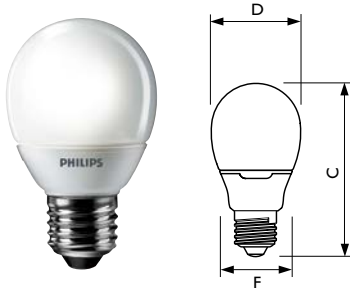

## Ambiance Lustre

Suitable for a wide variety of decorative lighting and situations, creating a very pleasant and relaxed atmosphere with a high degree of visual comfort.

Product ID	Overall Length C max.	Diameter D max.	Width F max.
8W	97	56.5	48.5

Dimensions in mm

### AMBIANCE LUSTRE

Shortcode	Wattage (W)	Cap Base	Voltage	Luminous Flux Lamp (lm)	Average Lifetime (hrs)	Colour Temp (K)	Carton Qty
LST8WWW SBC	8	B15	220-240V	370	6000	2700	6
LST8WWW B C	8	B22	220-240V	370	6000	2700	6
LST8WWW S E S	8	E14	220-240V	370	6000	2700	6
LST8WWW W E S	8	E27	220-240V	370	6000	2700	6